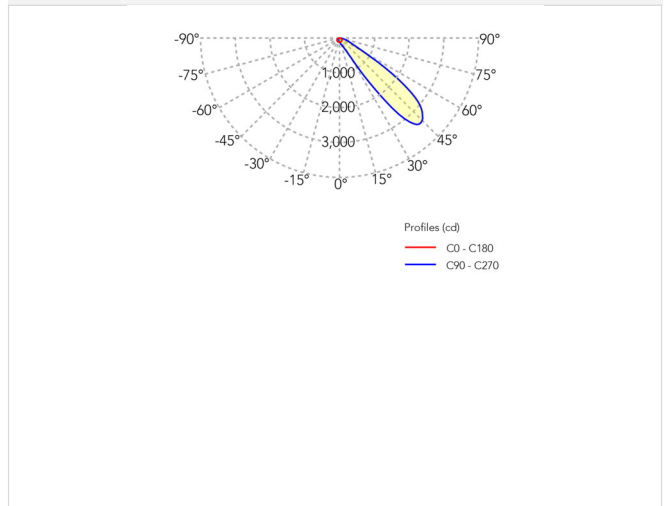

#### OPTICAL FEATURES

Total Light Output:	2010 lm
Lumen maintenance(L90B10):	> 50000 h
LED CRI (Ra)	> 92
CCT of transmitted beam:	5100 K
CCT of the Sky:	> 10000 K
Photometric diagram (simulated .ies .ldt file, without frame):	Available
Beam angle:	45°
Divergence-FWHM (H/V)(without frames, refer to photometric curves):	80°/22°
Sun appearance:	Not visible, perceived by the projection on the wall
Sky appearance:	Not visible, perceived by the projection on the wall
Melanopic Ratio (Sky):	1.53
Melanopic Ratio (Sun):	1.28

#### PHOTOMETRIC CURVES