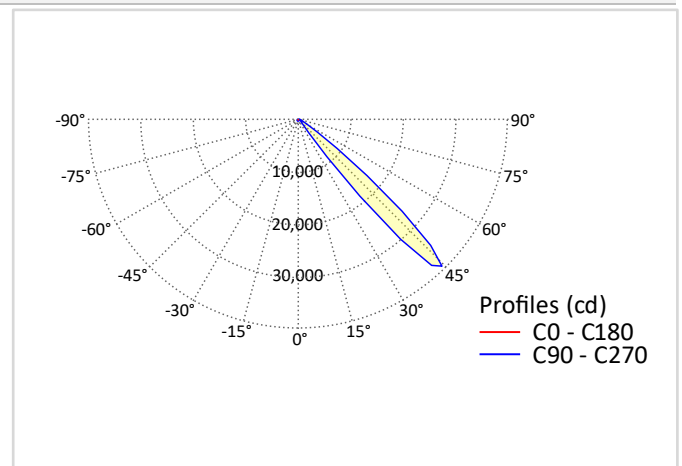

DESCRIPTION

Coelux® LS Matte is a recessed ceiling system that artificially reproduces natural light from the sky and the sun. It includes an LED light source, optical components and a Coelux® panel, all housed in a plastic structure. Skylight dimensions: 1086 x 295 mm (42.8 x 11.6 in). Appearance of the sun: visible, slightly frosted. Beam direction: 45°. Appearance of the sky: clear. Frame: included (mandatory for optimal yield), matte. It may also be mounted on normally inflammable surfaces. Inspection hatch: not required.

CERTIFICATIONS

Certifications:	CE, CB, PSE
Certification code:	Coelux LS (Serie 2)
Warranty:	5 years

OPTICAL FEATURES

Total Light Output:	3300 lm
Lumen maintenance(L90B10):	> 50000 h
LED CRI (Ra)	> 92
CCT of transmitted beam:	4800 K
CCT of the Sky:	> 30000 K
Photometric diagram (simulated .ies .ldt file, without frame):	Available
Beam angle:	45°
Divergence-FWHM (H/V)(without frames, refer to photometric curves):	13° / 18°
Sun appearance:	Visible slightly frosted
Sky appearance:	Clear
Melanopic Ratio (Sky):	1,577
Melanopic Ratio (Sun):	0,822

PHOTOMETRIC CURVES

OPERATING CONDITIONS

Min/max operating temperature:	-10/40°C
Max operating relative humidity (no condensing):	95%
IP grade:	IP20 (IP44 on the sky panel side only)

SHIPPING INFORMATION

_ No. 2 Carton boxes:
1200x650x h500 mm / 47.2x25.6x h19.7 in - 30 kg / 66.1 lb and
1250x660xh160 mm / 49.2x26.0xh6.2 in - 17 kg / 37.4 lb
Dimensions and weights may differ depending on packaging and shipping conditions.

ACCESSORIES

- 75-00063-01: CBU-A2D - Casambi wireless control unit configured for Coelux LS Classic DALI
- 75-00064-01: CBU-A2D - Casambi wireless control unit configured for Coelux LS Classic 0-10V
- 75-00057-01: Casambi Xpress - Casambi wireless Keypad user interface - White
- 75-00058-01: Casambi Xpress - Casambi wireless Keypad user interface - Black

NOTES

1) The drivers must be purchased separately, make sure you order it. The Order code is indicated in the section ELECTRICAL FEATURES (Power supply and driver units) of this datasheet.