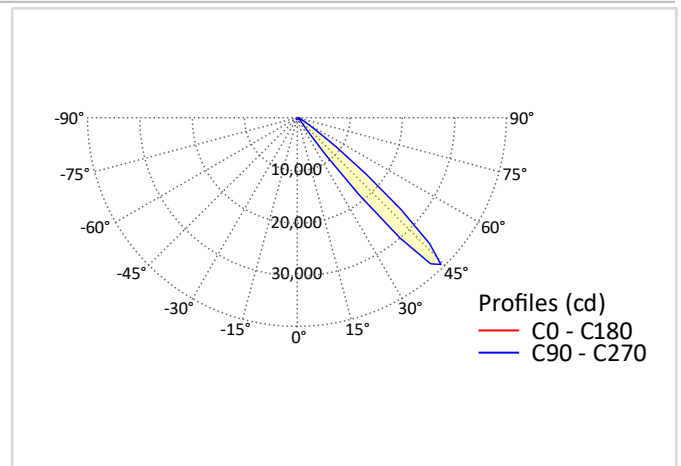

DESCRIPTION

Coelux® LS Array is a recessed ceiling system that artificially reproduces natural light from the sky and the sun. It includes an LED light source, optical components and a Coelux® panel, all housed in a plastic structure. Skylight dimensions: (498 + 498) x 295 mm | (19.6 + 19.6) x 11.6 in. Appearance of the sun: visible, slightly frosted. Beam direction: 45°. Appearance of the sky: clear. Frame: included (mandatory for optimal yield), matte. It may also be mounted on normally inflammable surfaces. Inspection hatch: required.

CERTIFICATIONS

Certifications:	UL, FCC
Certification code:	Coelux LS
Warranty:	5 years

OPTICAL FEATURES

Total Light Output:	3000 lm
Lumen maintenance(L90B10):	> 50000 h
LED CRI (Ra)	> 92
CCT of transmitted beam:	4800 K
CCT of the Sky:	> 30000 K
Photometric diagram (simulated .ies .ldt file, without frame):	Available
Beam angle:	45°
Divergence-FWHM (H/V)(without frames, refer to photometric curves):	13° / 18°
Sun appearance:	Visible slightly frosted
Sky appearance:	Clear
Melanopic Ratio (Sky):	1,577
Melanopic Ratio (Sun):	0,822

PHOTOMETRIC CURVES

OPERATING CONDITIONS

Min/max operating temperature:	-10/40°C
Max operating relative humidity (no condensing):	95%
IP grade:	IP20 (IP44 on the sky panel side only)

SHIPPING INFORMATION

_ No. 2 Carton boxes:
1200x650x h500 mm / 47.2x25.6x h19.7 in - 32 kg / 70.5 lb and
1210x450xh160 mm / 47.6x17.1xh6.2 in - 8 kg / 17.6 lb
Dimensions and weights may differ depending on packaging and shipping conditions.

ACCESSORIES

- 75-00063-01: CBU-A2D - Casambi wireless control unit configured for Coelux LS Classic DALI
- 75-00064-01: CBU-A2D - Casambi wireless control unit configured for Coelux LS Classic 0-10V
- 75-00057-01: Casambi Xpress - Casambi wireless Keypad user interface - White
- 75-00058-01: Casambi Xpress - Casambi wireless Keypad user interface - Black

NOTES