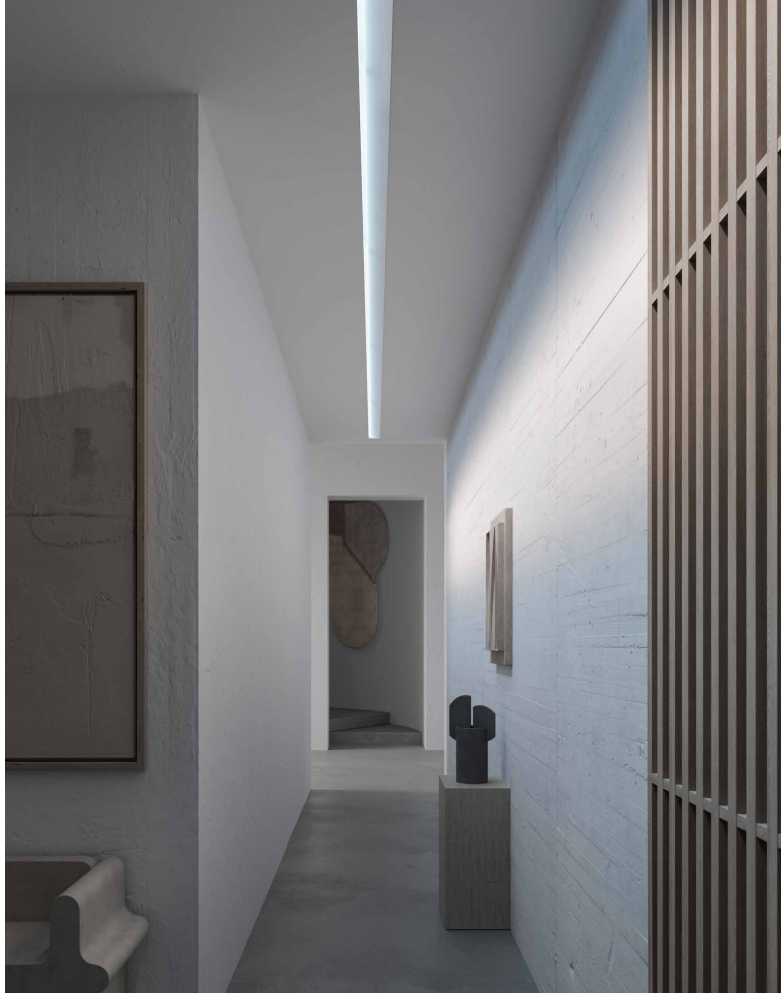

CoeLux HT25 Mini with
different light intensities
and chromaticisms

Classic

Smart Sky

zenith

0.4-100%

CoeLux High Tech 25 Mini

Postcards from the sky

CoeLux High Tech 25 Mini is a compact unit that brings the sun and sky into settings where no natural light is available and is the perfect solution for small- to medium-sized domestic and business environments. A concentrated area of infinite blue emits a pleasing diffuse natural light in a vertical beam which can be used to focus attention on an object or a specific area.

CoeLux Sky Line with
different light intensities
and chromaticisms

CoeLux Sky Line

A visible reminder of the invisible sky

CoeLux Sky Line diffuses the original CoeLux natural lighting into the room through a minimalist, linear wall washer product. On the wall, an intense yellow directional light spot will evoke the sun, in harmonious contrast with the diffused blue light that characterises the CoeLux sky.

Classic

Dynamic

zenith

0.4%-100%

CoeLux Sky Spot

The essence of shapes

Sky Spot is a downlight that complements CoeLux's iconic systems with advanced Tunable White technology, offering a wide range of light tones while maintaining the brand's signature bichromatic effect. Whether used alone or with CoeLux Skylights, it recreates natural sunlight with warm hues and blue shadows through Rayleigh scattering, enhancing well-being and the perception of space.